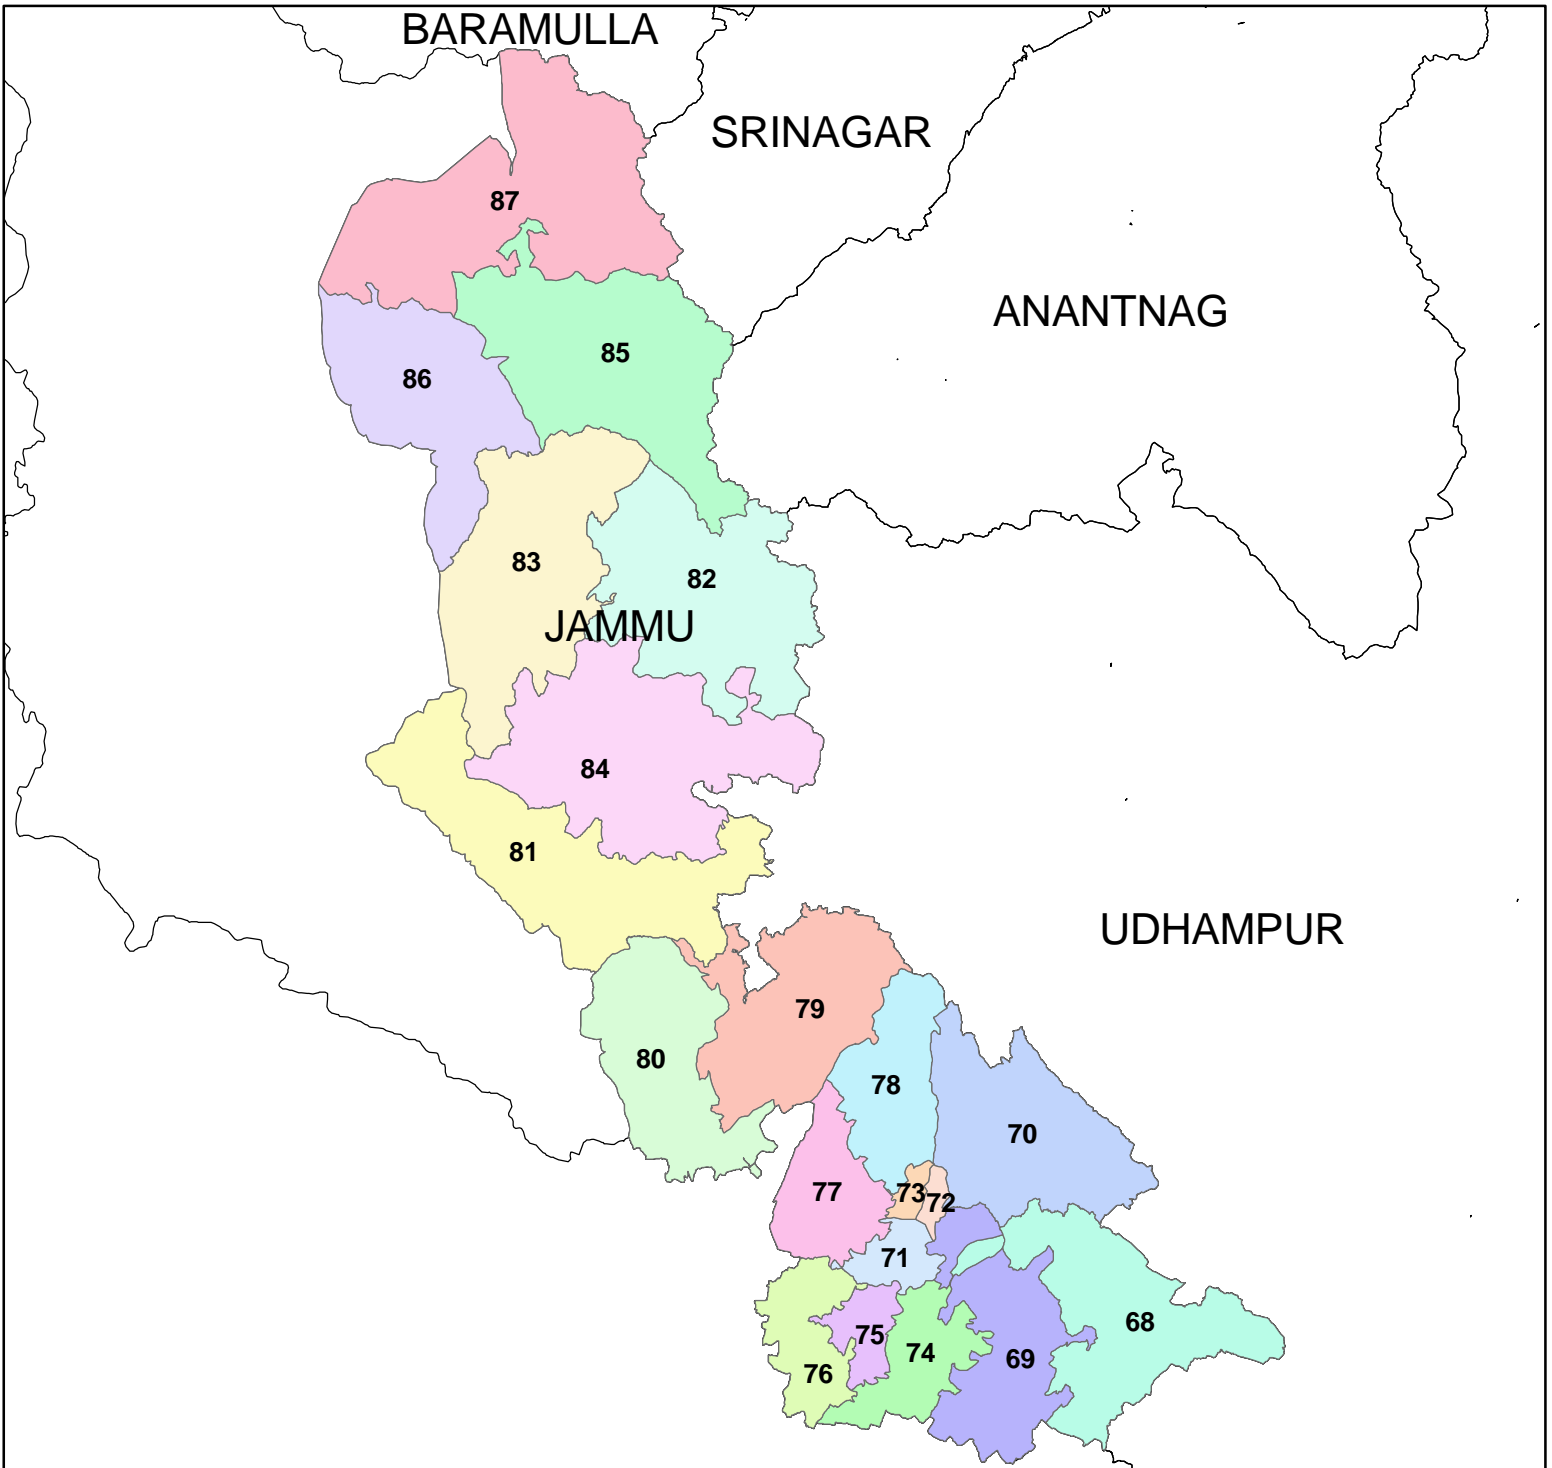

# MAP SHOWING JAMMU PARLIAMENTARY CONSTITUENCY

## AC's OF JAMMU PC

	AKHNOOR		NAGROTA
	BISHNAH		NAUSHEHRA
	CHHAMB		POONCH HAVELI
	DARHAL		RAIPUR DOMANA
	GANDHI NAGAR		RAJAURI
	JAMMU EAST		RANBIR SINGH PURA
	JAMMU WEST		SAMBA
	KALA KOTE		SUCHET GARH
	MARH		SURAN KOTE
	MENDHAR		VIJAYPUR

Map not to scale

Prepared by NIC J&K