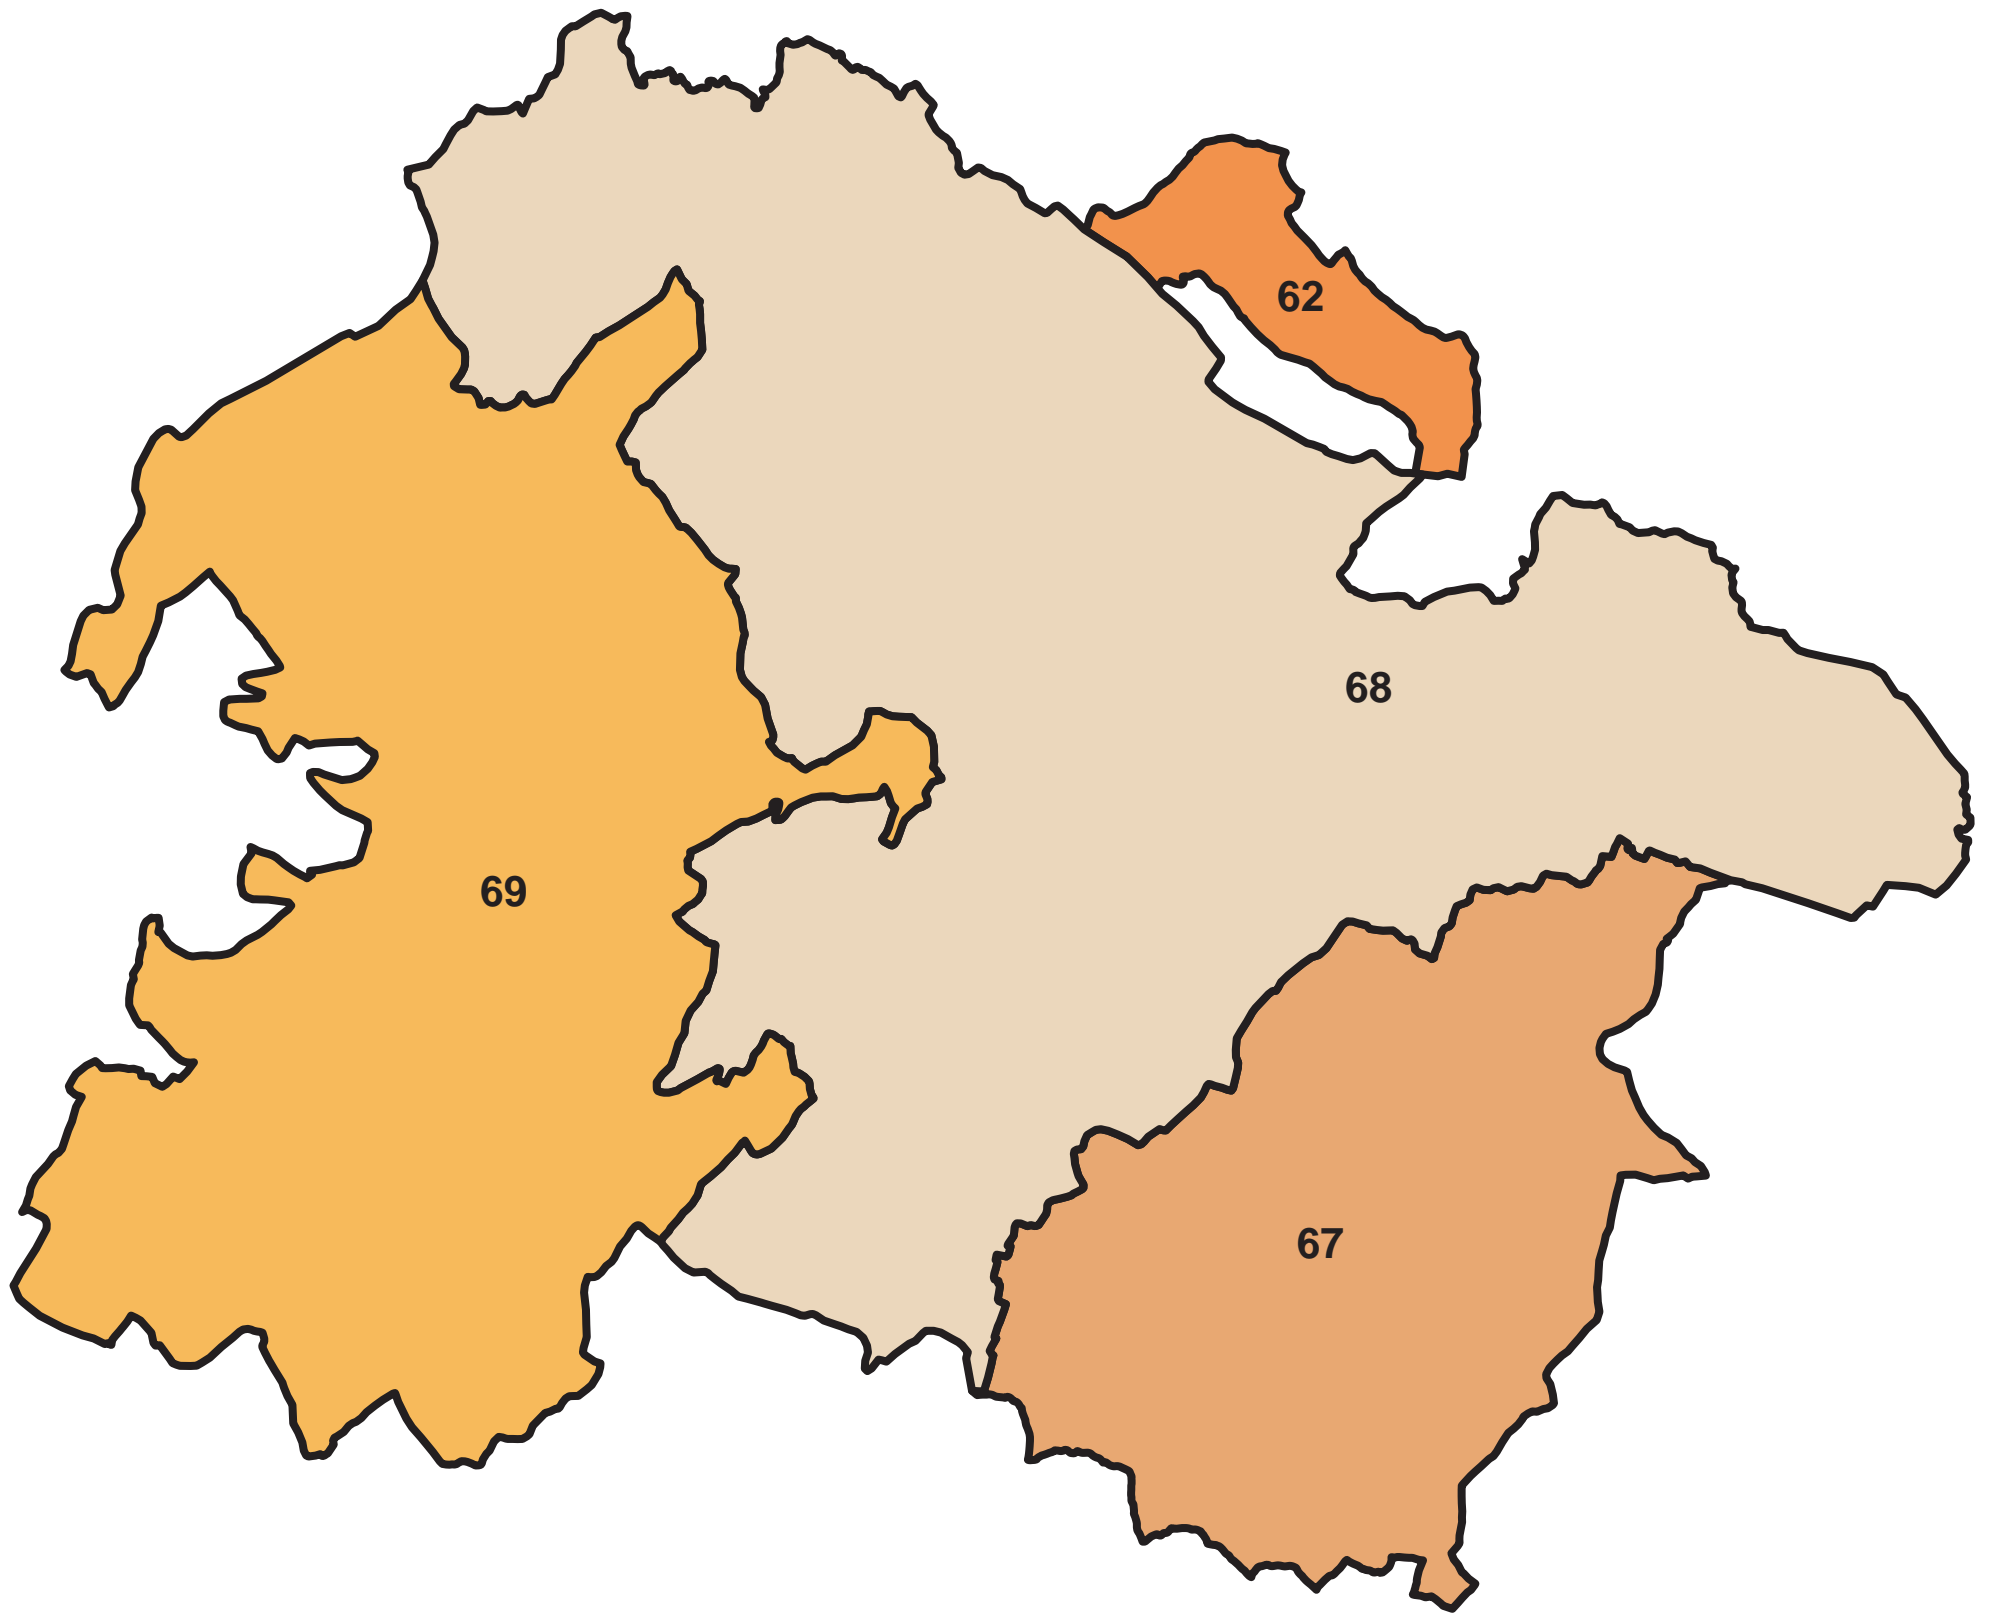

MAP SHOWING THE ASSEMBLY SEGMENTS OF DISTRICT SAMBA

Jammu & Kashmir

Map not to scale

SAMBA ASSEMBLY CONSTITUENCIES

- 62-RAMNAGAR
- 67-HIRANAGAR
- 68-SAMBA
- 69-VIJAYPUR

Prepared by NIC J&K